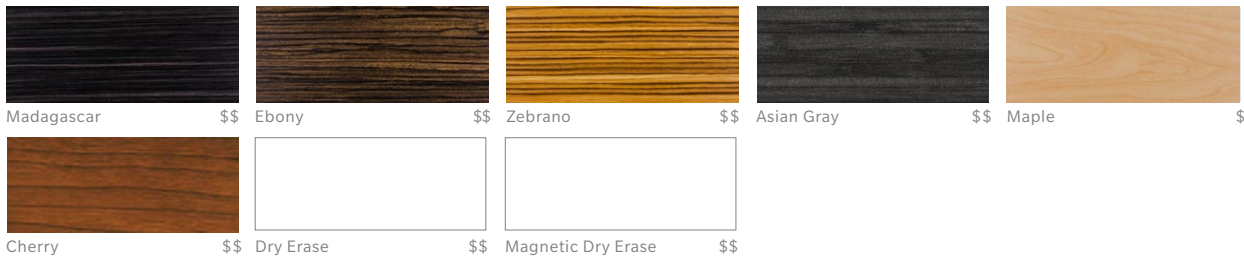

FRAMEwall, DESKdivider, GLIDE, MOBI, WAVE* & WEB* FINISHES

*WAVE & WEB finishes available only with solid colors

PANEL FINISHES

SOLID COLORS

TRANSLUCENT

LAMINATE

FABRICS

SPECIALTY

ACOUSTIC FINISHES

A-KÜS-TIK

BLOX

*May require longer lead times

FLOX

FRAME COLORS

Swatch samples available upon request.
 Custom frames, colors and finishes available. Contact quotes@loftwall.com for a quote