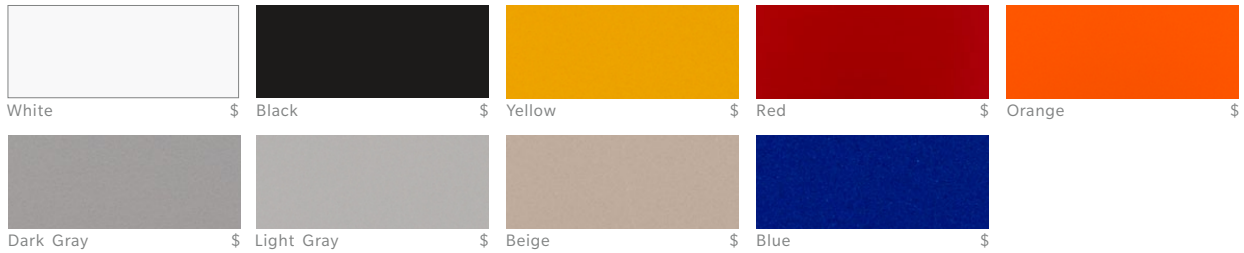

FRAMEwall, DESKdivider, GLIDE, MOBI, WAVE* & WEB* FINISHES

*WAVE & WEB finishes available only with solid colors

PANEL FINISHES

SOLID COLORS

TRANSLUCENT

LAMINATE

FABRICS

SPECIALTY

ACOUSTIC FINISHES

A-KÜS-TIK

BLOX

*May require longer lead times

FLOX

FRAME COLORS

Swatch samples available upon request.
 Custom frames, colors and finishes available. Contact quotes@loftwall.com for a quote