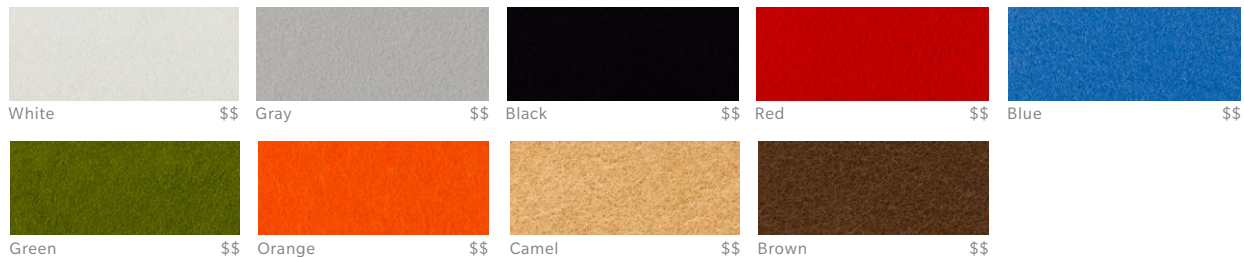

FRAMEwall, DESKdivider, GLIDE, MOBI, WAVE* & WEB* FINISHES

*WAVE & WEB finishes available only with solid colors

PANEL FINISHES

SOLID COLORS

TRANSLUCENT

LAMINATE

FABRICS

SPECIALTY

ACOUSTIC FINISHES

A-KÜS-TIK

BLOX

*May require longer lead times

FLOX

FRAME COLORS

Swatch samples available upon request.
 Custom frames, colors and finishes available. Contact quotes@loftwall.com for a quote