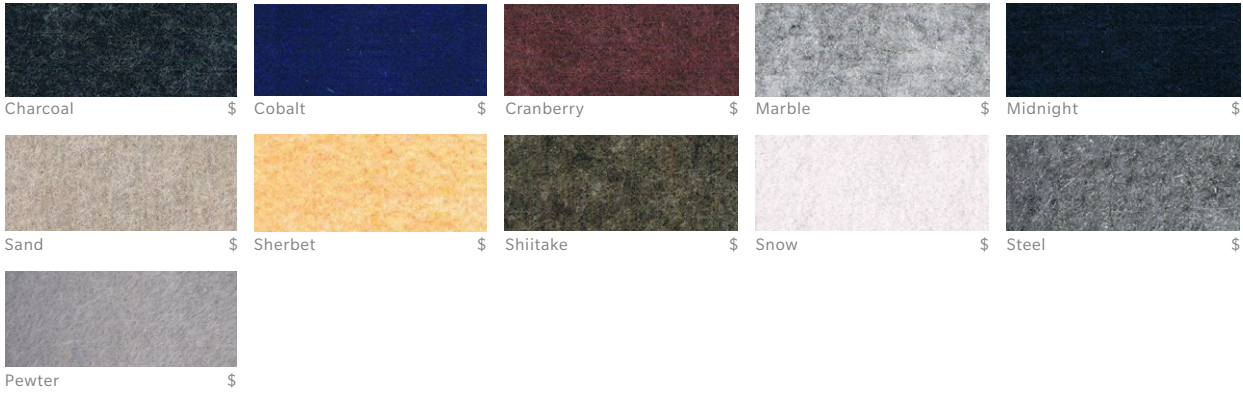

FRAMEwall, DESKdivider, GLIDE, MOBI, WAVE* & WEB* FINISHES

*WAVE & WEB finishes available only with solid colors

PANEL FINISHES

SOLID COLORS

TRANSLUCENT

LAMINATE

FABRICS

SPECIALTY

ACOUSTIC FINISHES

A-KÜS-TIK

BLOX

*May require longer lead times

FLOX

FRAME COLORS

Swatch samples available upon request.
 Custom frames, colors and finishes available. Contact quotes@loftwall.com for a quote