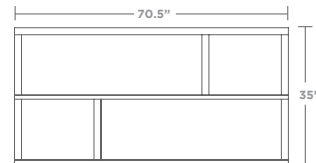

LOFTWALL

DESKdivider

Dimensions

Height: 18" Privacy / 35" Privacy & modesty
Width: 47" / 71" / Custom
Depth: Wall 0.75" / Bracket 2.5"

Design Features

- Tabletop or underside mounting bracket
- Privacy and/or modesty panel design
- Aluminum interlocking modular frame
- Translucent and opaque panel options
- Removable panel design
- Frame colors: anodized silver, white, black and custom
- Custom sizes & options available

Environmental Features

- Frame made from up to 75% recycled content
- Frame is 100% recyclable
- Panel options meet indoor air quality standards
- VOC free anodized frame finish

LWDD62

© 2015 LOFTwall Patent Pending