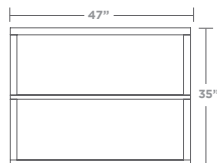

LOFTWALL

DESKdivider

Dimensions

Height: 18" Privacy / 35" Privacy & modesty
Width: 47" / 71" / Custom
Depth: Wall 0.75" / Bracket 2.5"

Design Features

- Tabletop or underside mounting bracket
- Privacy and/or modesty panel design
- Aluminum interlocking modular frame
- Translucent and opaque panel options
- Removable panel design
- Frame colors: anodized silver, white, black and custom
- Custom sizes & options available

Environmental Features

- Frame made from up to 75% recycled content
- Frame is 100% recyclable
- Panel options meet indoor air quality standards
- VOC free anodized frame finish

LWDD42

© 2015 LOFTwall Patent Pending