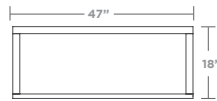

LWDD41

LWDD42