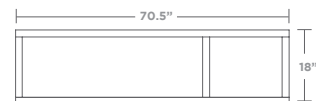

LWDD61

LWDD62