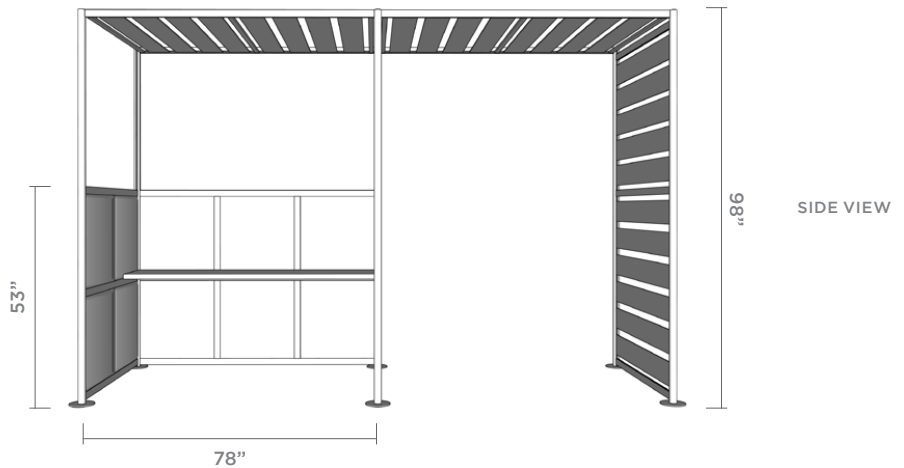

ENVIRONMENTAL FEATURES

- Frame made from up to 75% recycled content
- Frame and select panels can be recycled

© 2018 Loftwall Patent Pending