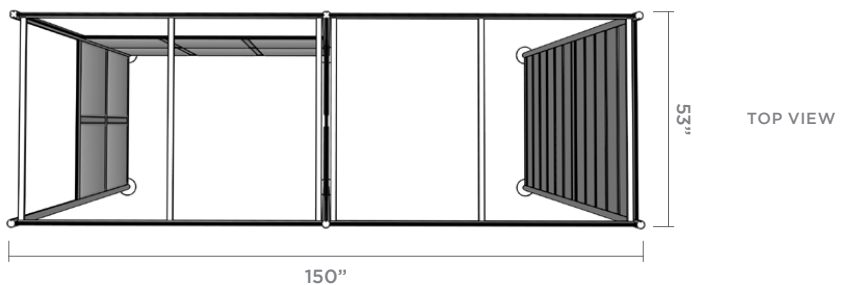

ENVIRONMENTAL FEATURES

- Frame made from up to 75% recycled content
- Frame and select panels can be recycled

© 2018 Loftwall Patent Pending