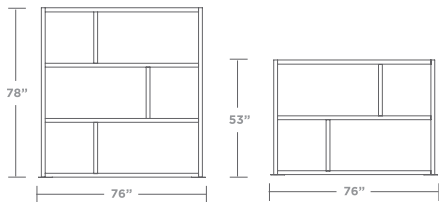

MAKE SPACE. WORK BETTER.

LOFTWALL

FRAMEwall is the new modern room divider screen system designed with aesthetics and privacy in mind for a wide range of spaces.

FRAMEWALL

FRAMEwall

Dimensions

Height: 78" / 53"
 Width: 52" / 76" / 100" Base to base
 Depth: Wall 1.75" / Base 13"

Design Features

- Freestanding movable wall design
- Aluminum interlocking modular frame
- Translucent and opaque panel options
- Connect multiple walls with LINK
- Removable panel design
- Integration of third party materials
- Floor or caster base
- Frame colors: anodized silver, white, black and custom
- Custom sizes & options available

Environmental Features

- Frame made from up to 75% recycled content
- Frame is 100% recyclable
- Panel options meet indoor air quality standards
- VOC free anodized frame finish

52" WIDTH

76" WIDTH

100" WIDTH