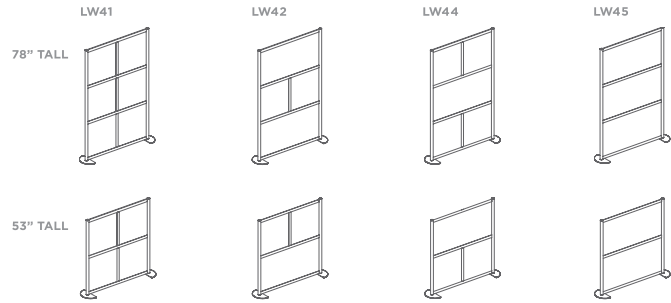

MAKE SPACE. WORK BETTER.

LOFTWALL

FRAMEwall is the new modern room divider screen system designed with aesthetics and privacy in mind for a wide range of spaces.

FRAMEWALL

FRAMEwall

Dimensions

Height: 78" / 53"
 Width: 52" / 76" / 100" Base to base
 Depth: Wall 1.75" / Base 13"

Design Features

- Freestanding movable wall design
- Aluminum interlocking modular frame
- Translucent and opaque panel options
- Connect multiple walls with LINK
- Removable panel design
- Integration of third party materials
- Floor or caster base
- Frame colors: anodized silver, white, black and custom
- Custom sizes & options available

Environmental Features

- Frame made from up to 75% recycled content
- Frame is 100% recyclable
- Panel options meet indoor air quality standards
- VOC free anodized frame finish

52" WIDTH

76" WIDTH

100" WIDTH