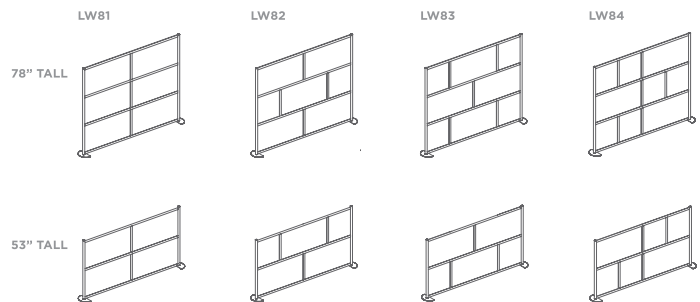

MAKE SPACE. WORK BETTER.

LOFTWALL

FRAMEwall is the new modern room divider screen system designed with aesthetics and privacy in mind for a wide range of spaces.

FRAMEWALL

FRAMEwall

Dimensions

Height: 78" / 53"
 Width: 52" / 76" / 100" Base to base
 Depth: Wall 1.75" / Base 13"

Design Features

- Freestanding movable wall design
- Aluminum interlocking modular frame
- Translucent and opaque panel options
- Connect multiple walls with LINK
- Removable panel design
- Integration of third party materials
- Floor or caster base
- Frame colors: anodized silver, white, black and custom
- Custom sizes & options available

Environmental Features

- Frame made from up to 75% recycled content
- Frame is 100% recyclable
- Panel options meet indoor air quality standards
- VOC free anodized frame finish

52" WIDTH

76" WIDTH

100" WIDTH