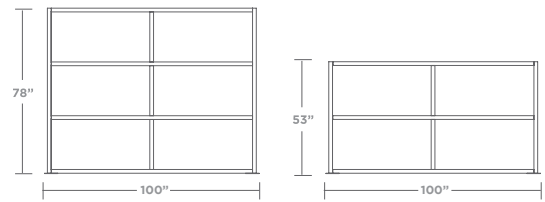

MAKE SPACE. WORK BETTER.

LOFTWALL

FRAMEwall is the new modern room divider screen system designed with aesthetics and privacy in mind for a wide range of spaces.

FRAMEWALL

FRAMEwall

Dimensions

Height: 78" / 53"
 Width: 52" / 76" / 100" Base to base
 Depth: Wall 1.75" / Base 13"

Environmental Features

- Frame made from up to 75% recycled content
- Frame is 100% recyclable
- Panel options meet indoor air quality standards
- VOC free anodized frame finish

52" WIDTH

76" WIDTH

100" WIDTH