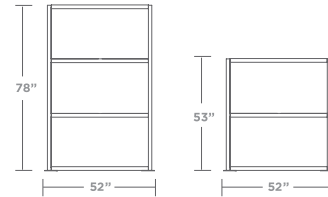

MAKE SPACE. WORK BETTER.

LOFTWALL

FRAMEwall is the new modern room divider screen system designed with aesthetics and privacy in mind for a wide range of spaces.

FRAMEWALL

FRAMEwall

Dimensions

Height: 78" / 53"
 Width: 52" / 76" / 100" Base to base
 Depth: Wall 1.75" / Base 13"

Design Features

- Freestanding movable wall design
- Aluminum interlocking modular frame
- Translucent and opaque panel options
- Connect multiple walls with LINK
- Removable panel design
- Integration of third party materials
- Floor or caster base
- Frame colors: anodized silver, white, black and custom
- Custom sizes & options available

Environmental Features

- Frame made from up to 75% recycled content
- Frame is 100% recyclable
- Panel options meet indoor air quality standards
- VOC free anodized frame finish

52" WIDTH

76" WIDTH

100" WIDTH