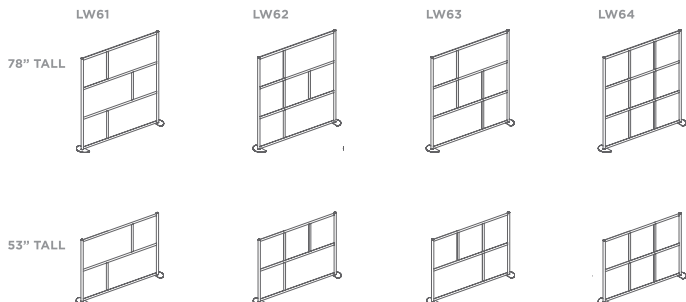

MAKE SPACE. WORK BETTER.

LOFTWALL

FRAMEwall is the new modern room divider screen system designed with aesthetics and privacy in mind for a wide range of spaces.

FRAMEWALL

FRAMEwall

Dimensions

Height: 78" / 53"
 Width: 52" / 76" / 100" Base to base
 Depth: Wall 1.75" / Base 13"

Design Features

- Freestanding movable wall design
- Aluminum interlocking modular frame
- Translucent and opaque panel options
- Connect multiple walls with LINK
- Removable panel design
- Integration of third party materials
- Floor or caster base
- Frame colors: anodized silver, white, black and custom
- Custom sizes & options available

Environmental Features

- Frame made from up to 75% recycled content
- Frame is 100% recyclable
- Panel options meet indoor air quality standards
- VOC free anodized frame finish

52" WIDTH

76" WIDTH

100" WIDTH