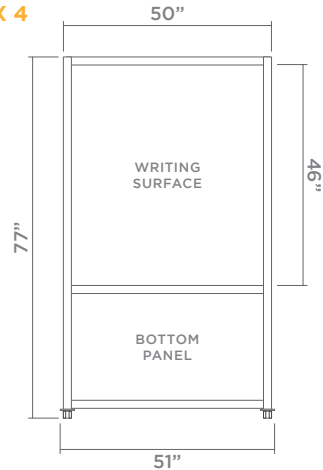

LOFTWALL

MOBI

DIMENSIONS (MOBI MAX 4)

Height: 77" / 46" Writing surface
Width: 51" / 46" Writing surface
Depth: Screen 1.75" / Base 15"

DIMENSIONS (MOBI)

Height: 76" / 46" Writing surface
Width: 28" / 24" Writing surface
Depth: Screen 1.75" / Base 15"

DESIGN FEATURES

- Caster base
- Aluminum interlocking modular frame
- Bottom panel options
- Magnetic panel options
- Removable panel design
- Integration of third party materials
- Frame colors: standard anodized silver; also available in black or white for an additional fee

ENVIRONMENTAL FEATURES

- Frame made from up to 75% recycled content
- Frame is 100% recyclable
- Panel options meet indoor air quality standards
- VOC free anodized frame finish

MOBI MAX 4

MOBI