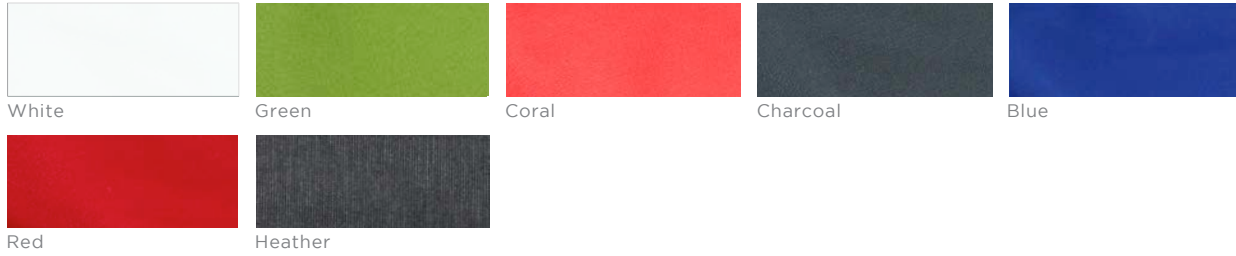

work a different way.

LOFTwall®

FRAMEwall, DESKdivider, GLIDE, MOBI & WEB* FINISHES

*WEB finishes available only with solid colors

standard panel colors

SOLID COLORS

TRANSLUCENT

LAMINATE

FABRICS

RECYCLED

COLORS

WAVE finishes

FLEX finishes

frame colors

Swatch samples available upon request

Custom frames, colors and finishes available. Contact quotes@loftwall.com for a quote