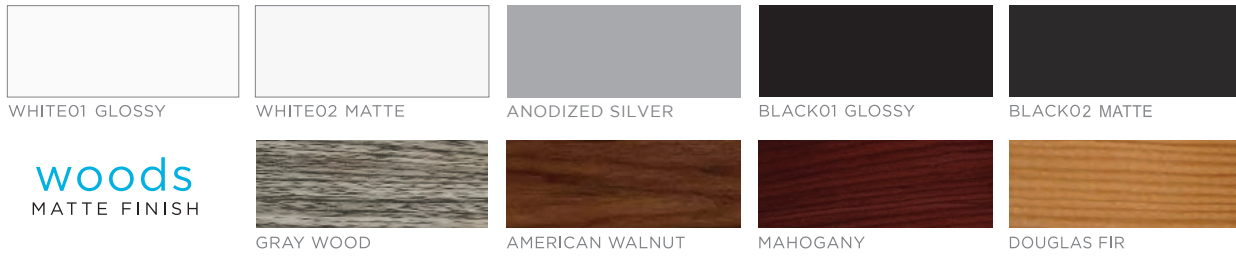

work a different way.

LOFTwall®

FRAMEwall, DESKdivider, GLIDE, MOBI & WEB* FINISHES

*WEB finishes available only with solid colors

standard panel colors

SOLID COLORS

TRANSLUCENT

LAMINATE

FABRICS

RECYCLED

COLORS

WAVE finishes

FLEX finishes

frame colors

Swatch samples available upon request

Custom frames, colors and finishes available. Contact quotes@loftwall.com for a quote