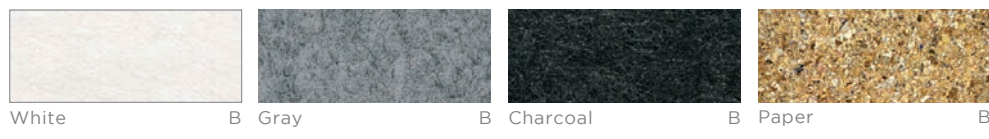

work a different way.

LOFTwall®

FRAMEwall, DESKdivider, GLIDE, MOBI & WEB* FINISHES

*WEB finishes available only with solid colors

standard panel colors

SOLID COLORS

TRANSLUCENT

LAMINATE

FABRICS

RECYCLED

COLORS

WAVE finishes

FLEX finishes

frame colors

Swatch samples available upon request

Custom frames, colors and finishes available. Contact quotes@loftwall.com for a quote