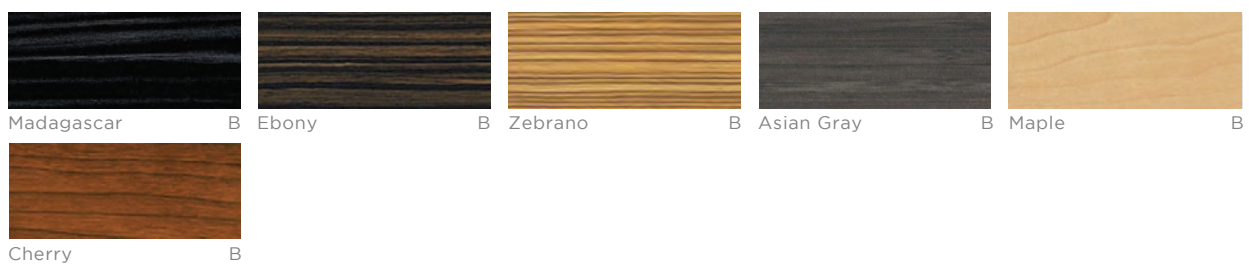

work a different way.

LOFTwall®

FRAMEwall, DESKdivider, GLIDE, MOBI & WEB* FINISHES

*WEB finishes available only with solid colors

standard panel colors

SOLID COLORS

TRANSLUCENT

LAMINATE

FABRICS

RECYCLED

COLORS

WAVE finishes

FLEX finishes

frame colors

Swatch samples available upon request

Custom frames, colors and finishes available. Contact quotes@loftwall.com for a quote