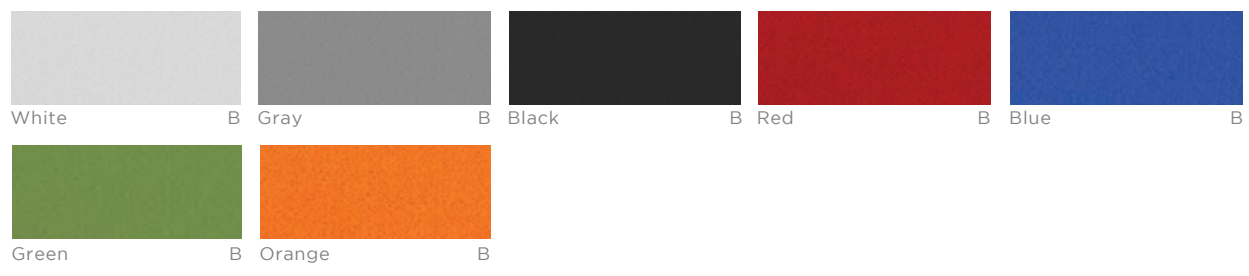

work a different way.

LOFTwall®

FRAMEwall, DESKdivider, GLIDE, MOBI & WEB* FINISHES

*WEB finishes available only with solid colors

standard panel colors

SOLID COLORS

TRANSLUCENT

LAMINATE

FABRICS

RECYCLED

COLORS

WAVE finishes

FLEX finishes

frame colors

Swatch samples available upon request

Custom frames, colors and finishes available. Contact quotes@loftwall.com for a quote