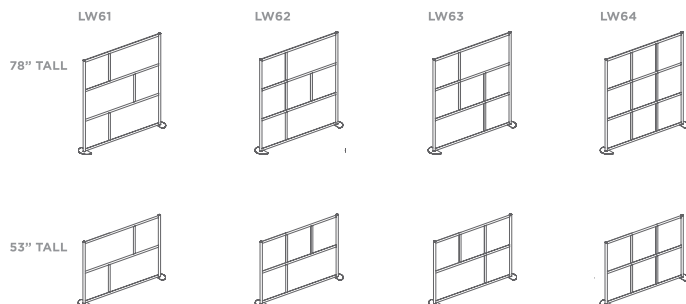

FRAMEwall

Dimensions

Height: 78" / 53"
Width: 52" / 76" / 100" Base to base
Depth: Wall 1.75" / Base 13"

Design Features

- Freestanding movable wall design
- Aluminum interlocking modular frame
- Translucent and opaque panel options
- Connect multiple walls with LINK
- Removable panel design
- Integration of third party materials
- Floor or caster base
- Frame colors: anodized silver, white, black and custom
- Custom sizes & options available

Environmental Features

- Frame made from 75% recycled content
- Frame is 100% recyclable
- Panel options meet indoor air quality standards
- VOC free anodized frame finish

52" WIDTH

76" WIDTH

100" WIDTH

© 2015 LOFTwall Patent Pending