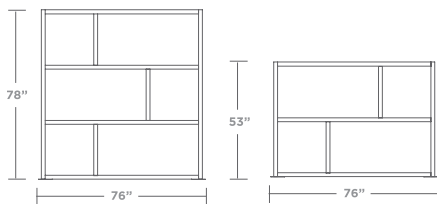

## Dimensions

Height: 78" / 53"  
 Width: 52" / 76" / 100" Base to base  
 Depth: Wall 1.75" / Base 13"

## Design Features

- Freestanding movable wall design
- Aluminum interlocking modular frame
- Translucent and opaque panel options
- Connect multiple walls with LINK
- Removable panel design
- Integration of third party materials
- Floor or caster base
- Frame colors: anodized silver, white, black and custom
- Custom sizes & options available

## 52" WIDTH

## 76" WIDTH