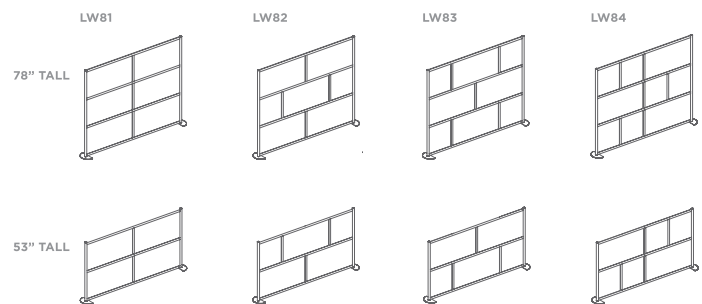

100" WIDTH

© 2015 LOFTwall Patent Pending