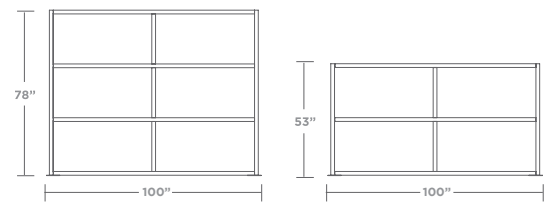

100" WIDTH

© 2015 LOFTwall Patent Pending