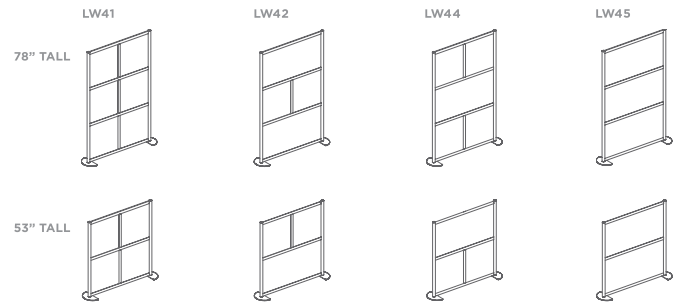

## Dimensions

Height: 78" / 53"  
 Width: 52" / 76" / 100" Base to base  
 Depth: Wall 1.75" / Base 13"

## Design Features

- Freestanding movable wall design
- Aluminum interlocking modular frame
- Translucent and opaque panel options
- Connect multiple walls with LINK
- Removable panel design
- Integration of third party materials
- Floor or caster base
- Frame colors: anodized silver, white, black and custom
- Custom sizes & options available

## 52" WIDTH

## 76" WIDTH