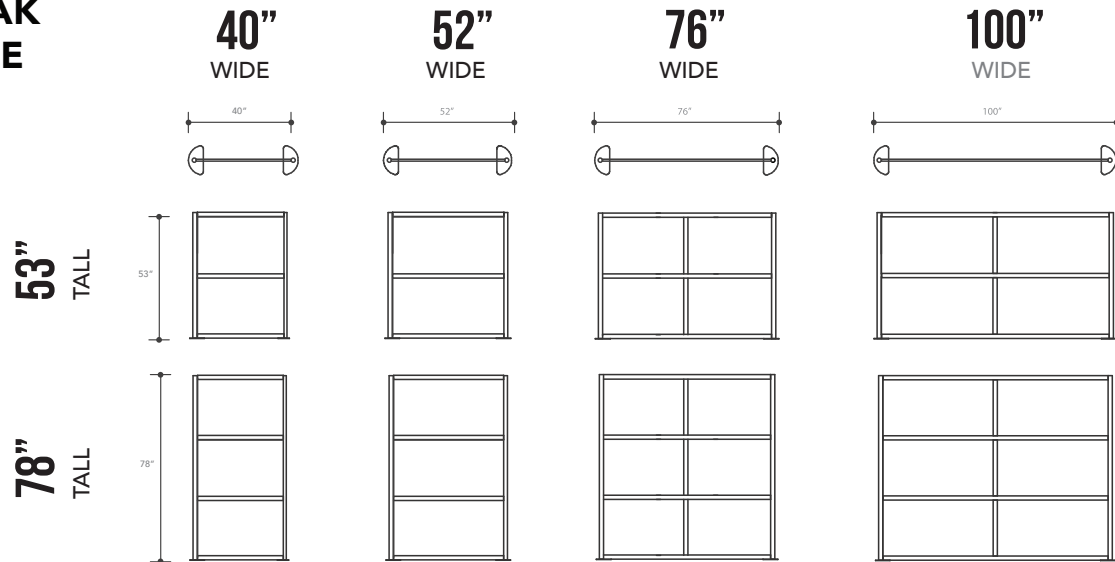

SPLIT

STANDARD FRAME FINISHES

Satin Aluminum Glossy White Matte Black

STANDARD PANEL FINISHES

Frosted Acrylic Clear Acrylic Clear Twinwall

DESIGN FEATURES

- Aluminum interlocking frame
- Cleanable with healthcare-grade cleaners
- Assembles in less than 10 minutes
- Caster and base plates available

BREAK STYLE

OPEN STYLE