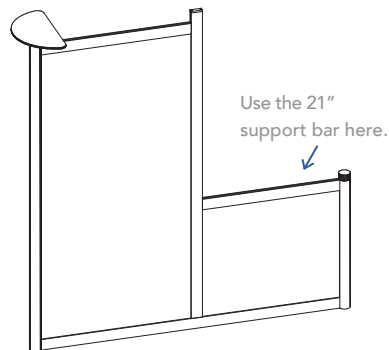

LOFTWALL

HITCH

ASSEMBLY INSTRUCTIONS

Tools

Half Moon Base

End Posts

Support Bars

Panels

1

2

3

4

5

6

7

8

9