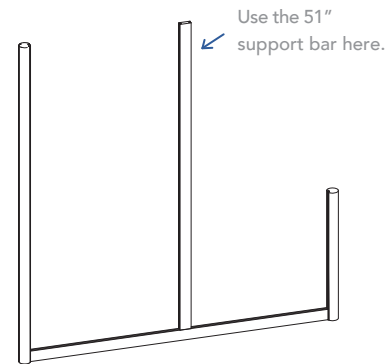

LOFTWALL

HITCH

ASSEMBLY INSTRUCTIONS

Tools

Half Moon Base

End Posts

Support Bars

Panels

1

2

3

4

5

6

7

8

9