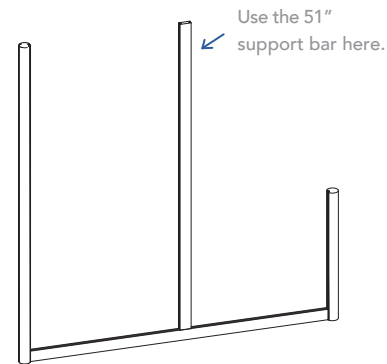

LOFTWALL

HITCH

ASSEMBLY INSTRUCTIONS

Tools

Half Moon Base

End Posts

Support Bars

Panels

1

2

3

4

5

6

7

8

9