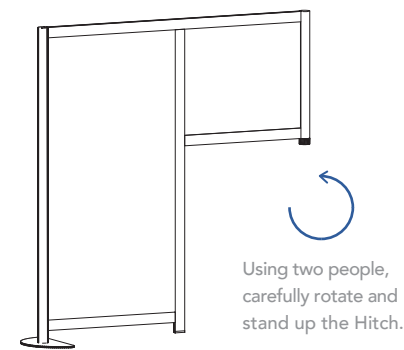

LOFTWALL

HITCH

ASSEMBLY INSTRUCTIONS

Tools

Half Moon Base

End Posts

Support Bars

Panels

1

2

3

4

5

6

7

8

9