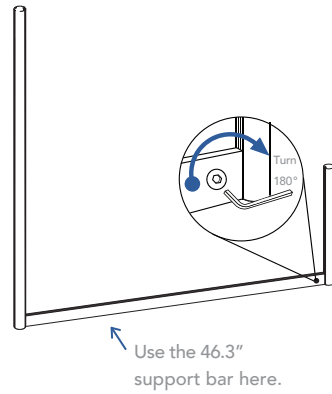

LOFTWALL

HITCH

ASSEMBLY INSTRUCTIONS

Tools

Half Moon Base

End Posts

Support Bars

Panels

1

2

3

4

5

6

7

8

9