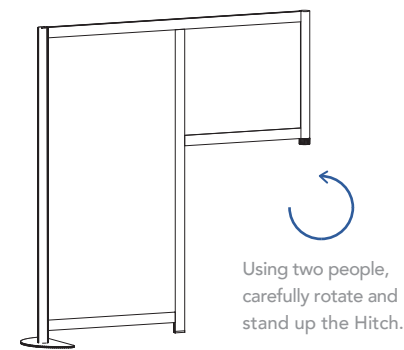

LOFTWALL

HITCH

ASSEMBLY INSTRUCTIONS

Tools

Half Moon Base

End Posts

Support Bars

Panels

1

2

3

4

5

6

7

8

9