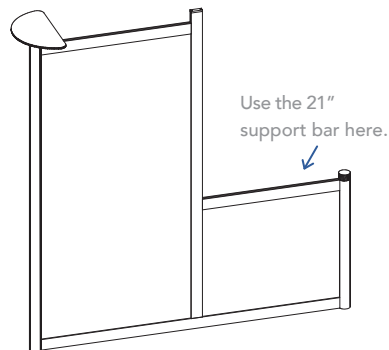

LOFTWALL

HITCH

ASSEMBLY INSTRUCTIONS

Tools

Half Moon Base

End Posts

Support Bars

Panels

1

2

3

4

5

6

7

8

9