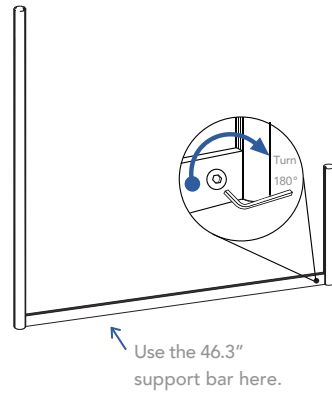

LOFTWALL

HITCH

ASSEMBLY INSTRUCTIONS

Tools

Half Moon Base

End Posts

Support Bars

Panels

1

2

3

4

5

6

7

8

9