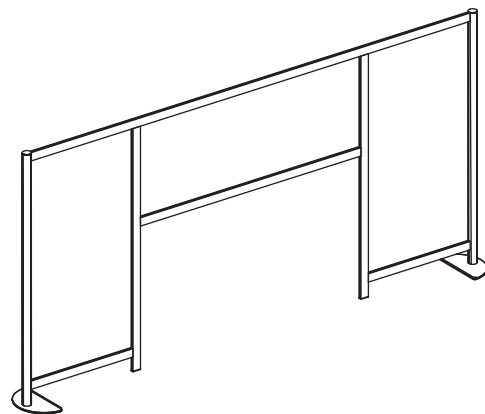

# HITCH

Tie privacy to any workstation.

**SINGLE HITCH**

**DOUBLE HITCH**

# SINGLE HITCH

MODEL NAME	24" Single	30" Single
DESIGNED FOR	24" Deep Desk	30" Deep Desk
OVERALL HEIGHT	53"	53"
OVERALL WIDTH	52"	58"
DESK PANEL HEIGHT	22"	22"
DESK PANEL WIDTH	23"	29"
FLOOR PANEL WIDTH	30"	30"

## COOL DESIGN FEATURE:

We designed our Single Hitch with a height adjustable foot. This foot allows for the Hitch to securely rest on any surface between 27.5" and 29.5" tall.

# DOUBLE HITCH

MODEL NAME	55" Double	67" Double
DESIGNED FOR	Back-Back 24" Deep Desks	Back-Back 30" Deep Desks
OVERALL HEIGHT	53"	53"
OVERALL WIDTH	112"	124"
DESK PANEL WIDTH	55"	67"
FLOOR PANEL WIDTH	30"	30"
CLEARANCE HEIGHT	30"	30"