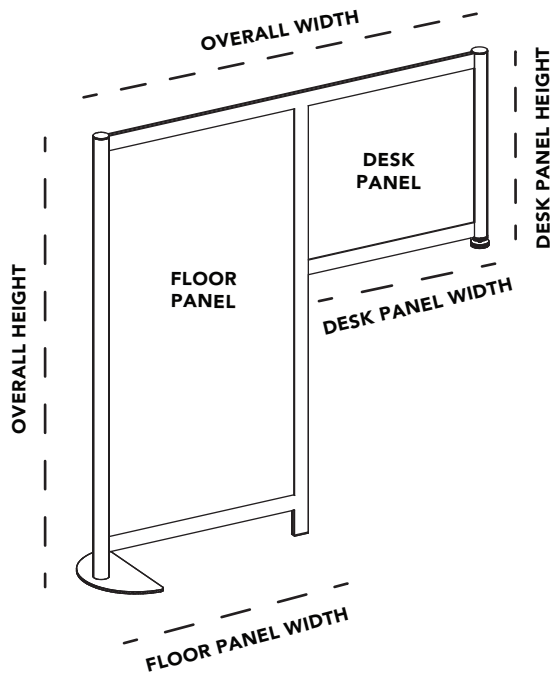

# SINGLE HITCH

MODEL NAME	24" Single	30" Single
DESIGNED FOR	24" Deep Desk	30" Deep Desk
OVERALL HEIGHT	53"	53"
OVERALL WIDTH	52"	58"
DESK PANEL HEIGHT	22"	22"
DESK PANEL WIDTH	23"	29"
FLOOR PANEL WIDTH	30"	30"

## COOL DESIGN FEATURE:

We designed our Single Hitch with a height adjustable foot. This foot allows for the Hitch to securely rest on any surface between 27.5" and 29.5" tall.

# DOUBLE HITCH

MODEL NAME	55" Double	67" Double
DESIGNED FOR	Back-Back 24" Deep Desks	Back-Back 30" Deep Desks
OVERALL HEIGHT	53"	53"
OVERALL WIDTH	112"	124"
DESK PANEL WIDTH	55"	67"
FLOOR PANEL WIDTH	30"	30"
CLEARANCE HEIGHT	30"	30"

MODEL NAME	51" Double	63" Double
DESIGNED FOR	48" Wide Table	60" Wide Table
OVERALL HEIGHT	53"	53"
OVERALL WIDTH	108"	120"
DESK PANEL WIDTH	51"	63"
FLOOR PANEL WIDTH	30"	30"
CLEARANCE HEIGHT	30"	30"