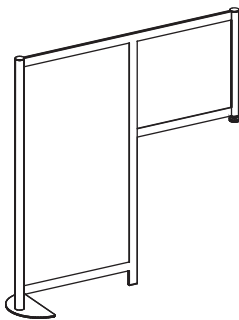

# HITCH

Tie privacy to any workstation.

**SINGLE HITCH**

**DOUBLE HITCH**

# SINGLE HITCH

MODEL NAME	24" Single	30" Single
DESIGNED FOR	24" Deep Desk	30" Deep Desk
OVERALL HEIGHT	53"	53"
OVERALL WIDTH	52"	58"
DESK PANEL HEIGHT	22"	22"
DESK PANEL WIDTH	23"	29"
FLOOR PANEL WIDTH	30"	30"

## COOL DESIGN FEATURE:

We designed our Single Hitch with a height adjustable foot. This foot allows for the Hitch to securely rest on any surface between 27.5" and 29.5" tall.

# DOUBLE HITCH

MODEL NAME	55" Double	67" Double
DESIGNED FOR	Back-Back 24" Deep Desks	Back-Back 30" Deep Desks
OVERALL HEIGHT	53"	53"
OVERALL WIDTH	112"	124"
DESK PANEL WIDTH	55"	67"
FLOOR PANEL WIDTH	30"	30"
CLEARANCE HEIGHT	30"	30"