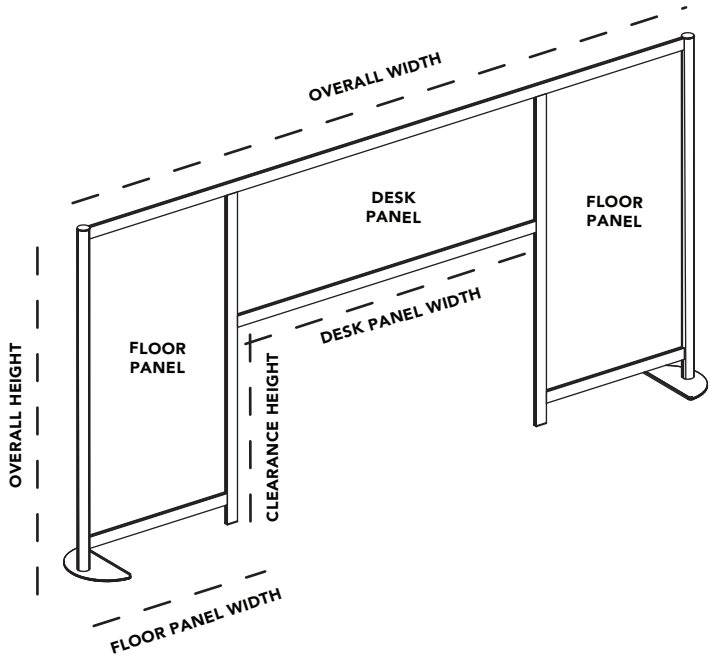

# SINGLE HITCH

MODEL NAME	24" Single	30" Single
DESIGNED FOR	24" Deep Desk	30" Deep Desk
OVERALL HEIGHT	53"	53"
OVERALL WIDTH	52"	58"
DESK PANEL HEIGHT	22"	22"
DESK PANEL WIDTH	23"	29"
FLOOR PANEL WIDTH	30"	30"

## COOL DESIGN FEATURE:

We designed our Single Hitch with a height adjustable foot. This foot allows for the Hitch to securely rest on any surface between 27.5" and 29.5" tall.

# DOUBLE HITCH

MODEL NAME	55" Double	67" Double
DESIGNED FOR	Back-Back 24" Deep Desks	Back-Back 30" Deep Desks
OVERALL HEIGHT	53"	53"
OVERALL WIDTH	112"	124"
DESK PANEL WIDTH	55"	67"
FLOOR PANEL WIDTH	30"	30"
CLEARANCE HEIGHT	30"	30"

MODEL NAME	51" Double	63" Double
DESIGNED FOR	48" Wide Table	60" Wide Table
OVERALL HEIGHT	53"	53"
OVERALL WIDTH	108"	120"
DESK PANEL WIDTH	51"	63"
FLOOR PANEL WIDTH	30"	30"
CLEARANCE HEIGHT	30"	30"