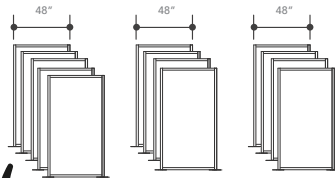

Priced as (13) 4' wide Room walls.