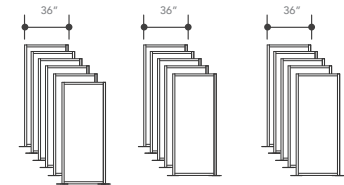

Priced as (16) 3' wide Room walls.