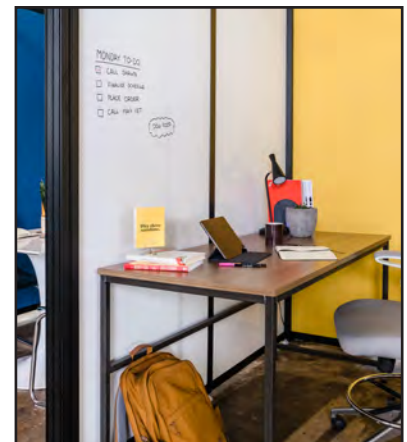

6' x 18' Pods

Created using (14) 3' wide style 1 walls with Denim, Rustic Gold, Emerald Green, and Dry Erase panels.