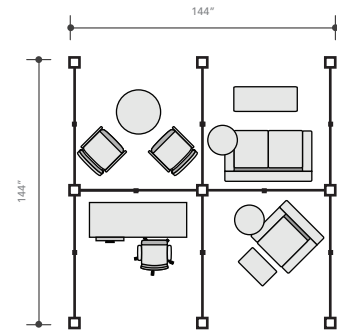

12' X 12'

Created using (16) 3' wide Room walls.