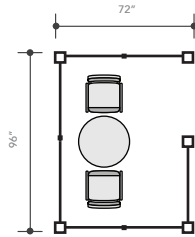

SMALL GROUP TYPICALS

Small group touchdown spaces. Designed and stylized for maximum collaboration for groups of 2 - 6 people. Available in all wall styles.

8' X 6'

Priced as (4) 3' wide Room walls and (3) 4' wide Room walls.