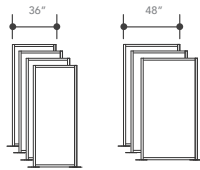

SMALL GROUP TYPICALS

Small group touchdown spaces. Designed and stylized for maximum collaboration for groups of 2 - 6 people. Available in all wall styles.

8' X 6'

Priced as (4) 3' wide Room walls and (3) 4' wide Room walls.