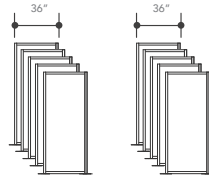

Priced as (10) 3' wide Room walls.