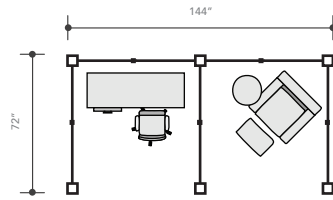

6' X 12'

Created using (10) 3' wide Room walls.