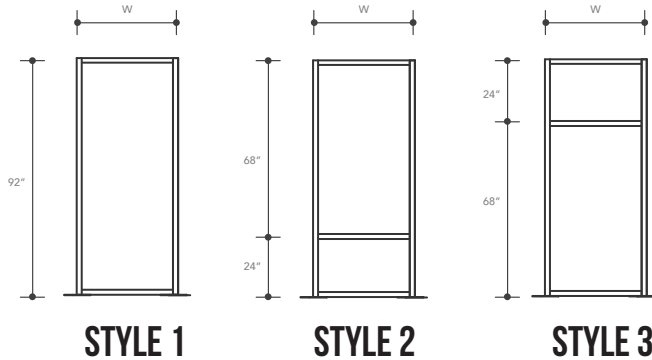

Shown with Style 1 walls. Available in all wall styles.

Priced as (7) 12 3' wide Room walls and (5) 4' wide Room Walls.

12' X 24'

Created using (17) 4' wide Room walls.

Shown with Style 2 walls. Available in all wall styles.

Created with and priced like (17) 4' wide Room walls.

12' x 16' Large Meeting Room

Created using (12) 3' wide style 2 walls with Charcoal PET, Dry Erase, Clear Acrylic, and Light Grey Blox.

THE DETAILS

The fine print. What's behind the curtain.

WALL STYLES

AVAILABLE WALLS:

Available in 3 styles our Room walls were designed to give you the building blocks to craft any space.

Standard wall widths are 24", 36", and 48".

DOOR STYLES

AVAILABLE DOORS:

Available in 3 styles Room doors were created to be the finishing touch on your space.