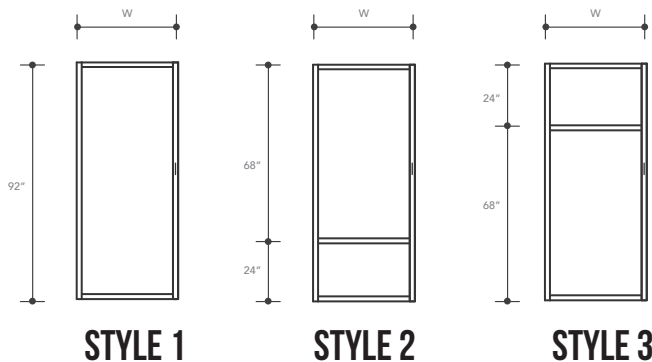

Shown with Style 1 walls. Available in all wall styles.

Priced as (7) 12 3' wide Room walls and (5) 4' wide Room Walls.

12' X 24'

Created using (17) 4' wide Room walls.

Shown with Style 2 walls. Available in all wall styles.

WALL STYLES

AVAILABLE WALLS:

Available in 3 styles our Room walls were designed to give you the building blocks to craft any space.

Standard wall widths are 24", 36", and 48".

DOOR STYLES

AVAILABLE DOORS:

Available in 3 styles Room doors were created to be the finishing touch on your space.

By integrating into an overhead track system, Doors have no floor hardware and no trip hazards.

To stay ADA compliant, standard doors are offered with 36" or 48" wide openings.

LEVELING FEET

By rotating counterclockwise, Room feet extend. From fully contracted to fully extended, leveling feet provide an additional 1.5" of height.