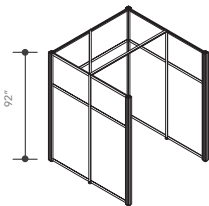

Priced as (6) 3' wide Room walls.