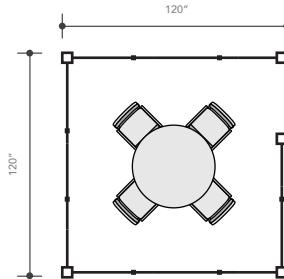

10' X 10'

Created using (7) 3' wide Room walls and (4) 4' wide Room Walls.