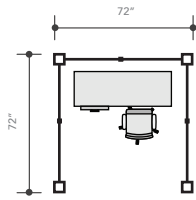

POD TYPICALS

6' x 6' focus spaces designed to move you into a productive flow state. Perfect as dedicated workspaces or retreat relaxation zones. Available in all wall styles.

6' X 6'

Created using (6) 3' wide Room walls.