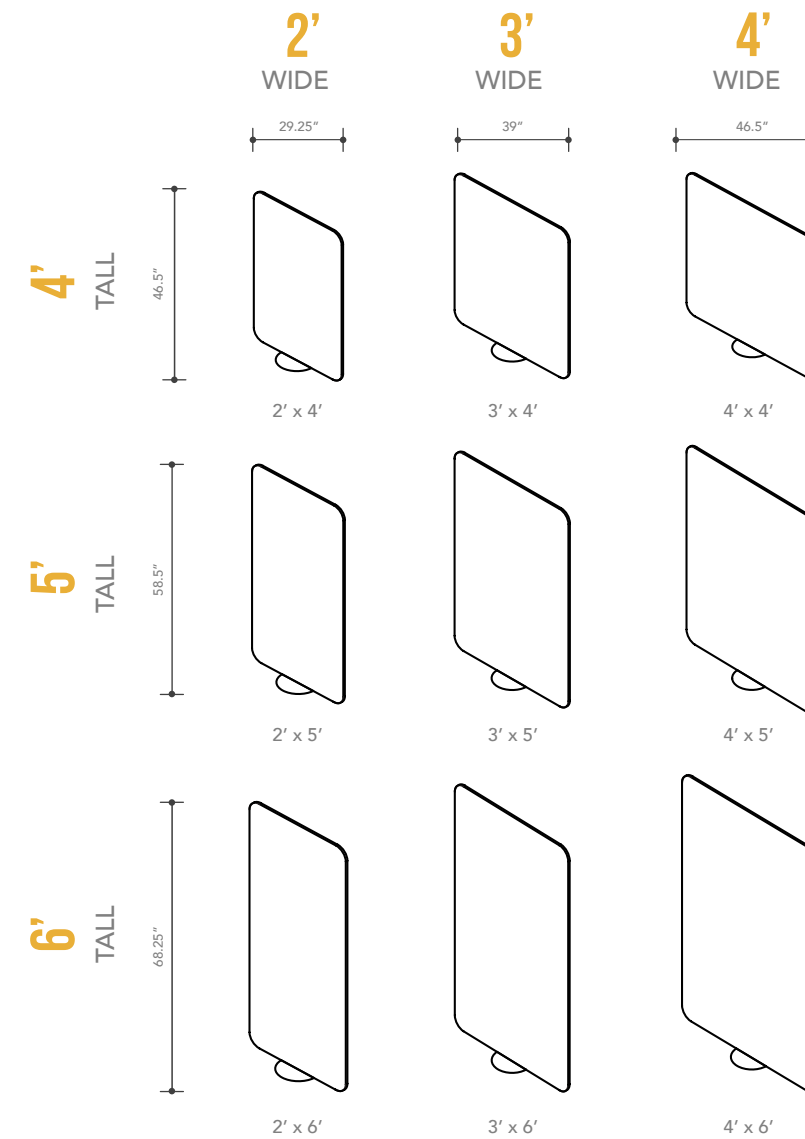

## AVAILABLE SIZES

## Dimensions

- Height: 46.5" (4'), 58.5" (5') or 68.25" (6')
- Width: 29.25" (2'), 39" (3') or 46.5" (4')
- Depth: Panel 0.5" | Base 10"