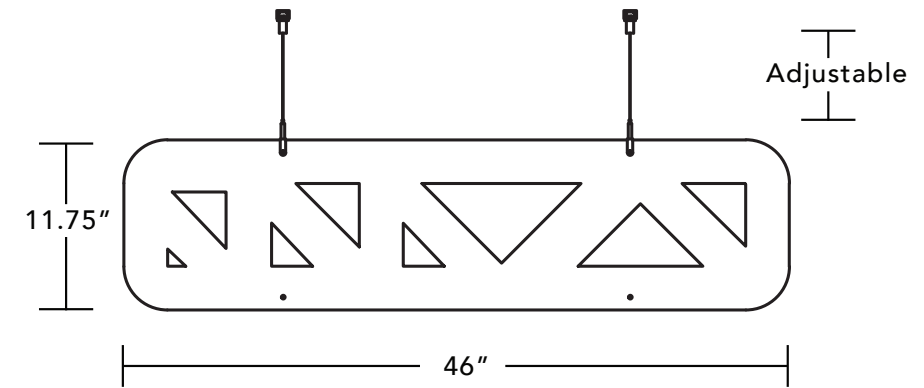

SKY

Elevate your space, acoustically

Look up - you'll like the view. Manufactured from recycled plastic water bottles, Sky is an acoustic baffle system that adds the finishing touches on any space. And with hardware that can be adjusted with a mere pinch of the fingers, installing is a breeze. So pick your head up - the sky's the limit.

LOFTWALL

SIMPLY BEAUTIFUL BAFFLES

12 DESIGNS, 12 FINISHES

2 MOUNTING METHODS

SKY OPTIONS

Product Dimensions

- Height: 11.75"
- Width: 46"
- Depth: 0.25" (All) or 0.5" (Select Finishes)

Product Features

- NRC Rating: 0.9 (0.25") | 1.05 (0.5")
Tested on panels with the slab design, spaced 6" apart
- PET panels made from recycled content
- Ceiling mounted by a provided ceiling coupler or track system

FOR MORE INFORMATION