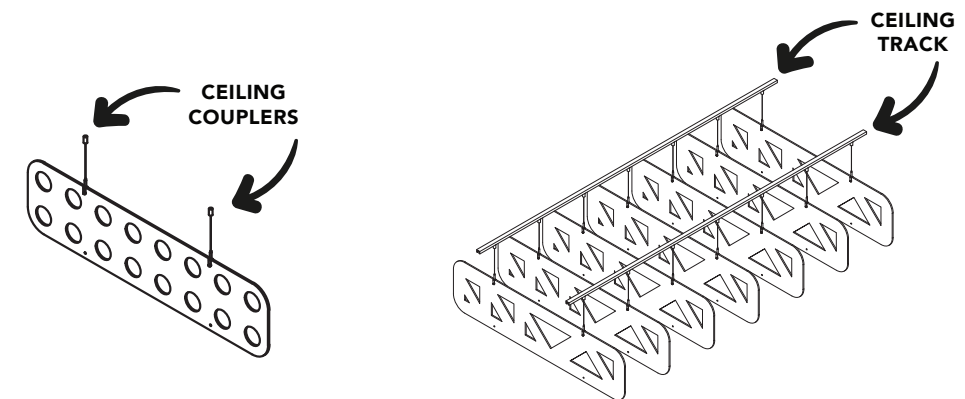

SKY

Elevate your space, acoustically

Look up - you'll like the view. Manufactured from recycled plastic water bottles, Sky is an acoustic baffle system that adds the finishing touches on any space. And with hardware that can be adjusted with a mere pinch of the fingers, installing is a breeze. So pick your head up - the sky's the limit.

LOFTWALL

SIMPLY BEAUTIFUL BAFFLES

12 DESIGNS, 12 FINISHES

2 MOUNTING METHODS

SKY OPTIONS

Product Dimensions

- Height: 11.75"
- Width: 46"
- Depth: 0.25" (All) or 0.5" (Select Finishes)

Product Features

- NRC Rating: 0.9 (0.25") | 1.05 (0.5")
Tested on panels with the slab design, spaced 6" apart
- PET panels made from recycled content
- Ceiling mounted by a provided ceiling coupler or track system

FOR MORE INFORMATION