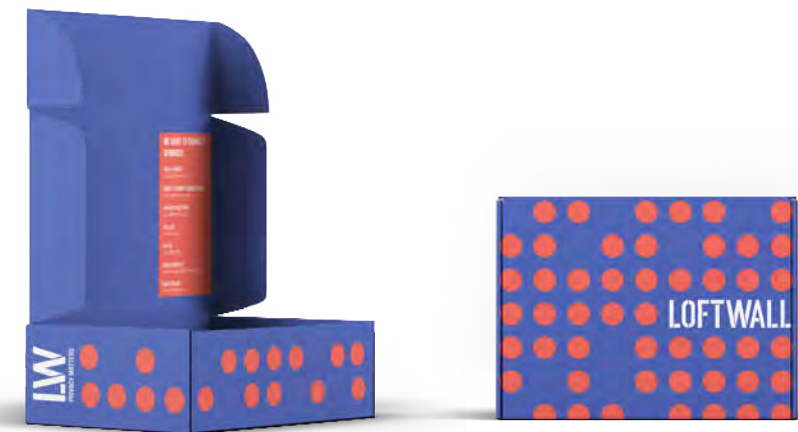

ORDER A SAMPLE KIT

With a dozen finishes available, our sample kits are the best way to experience Sky before purchasing. They're free to order and ship out this week. Just scan the QR code to get started!