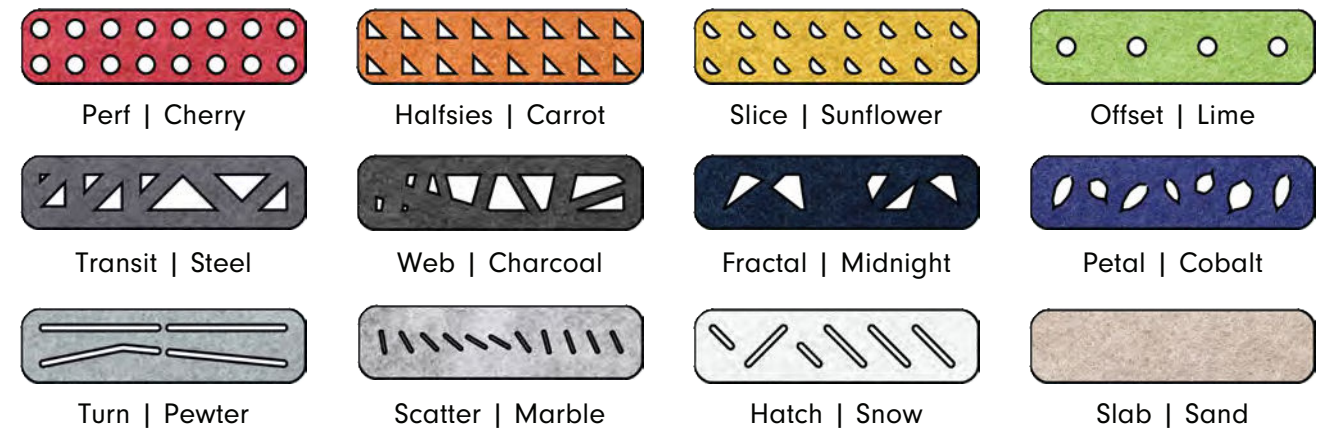

SKY

Elevate your space, acoustically

Look up - you'll like the view. Manufactured from recycled plastic water bottles, Sky is an acoustic baffle system that adds the finishing touches on any space. And with hardware that can be adjusted with a mere pinch of the fingers, installing is a breeze. So pick your head up - the sky's the limit.

LOFTWALL

SIMPLY BEAUTIFUL BAFFLES

12 DESIGNS, 12 FINISHES

2 MOUNTING METHODS

SKY OPTIONS

Product Dimensions

- Height: 11.75"
- Width: 46"
- Depth: 0.25" (All) or 0.5" (Select Finishes)

Product Features

- NRC Rating: 0.9 (0.25") | 1.05 (0.5")
Tested on panels with the slab design, spaced 6" apart
- PET panels made from recycled content
- Ceiling mounted by a provided ceiling coupler or track system

FOR MORE INFORMATION