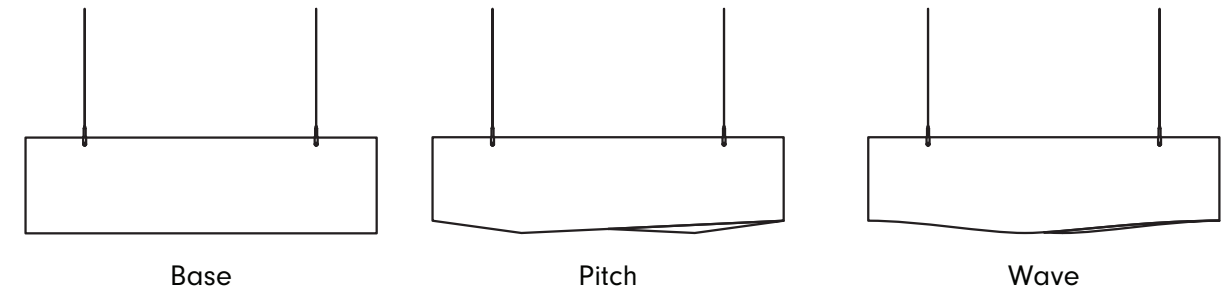

AVAILABLE IN 3 UNIQUE STYLES