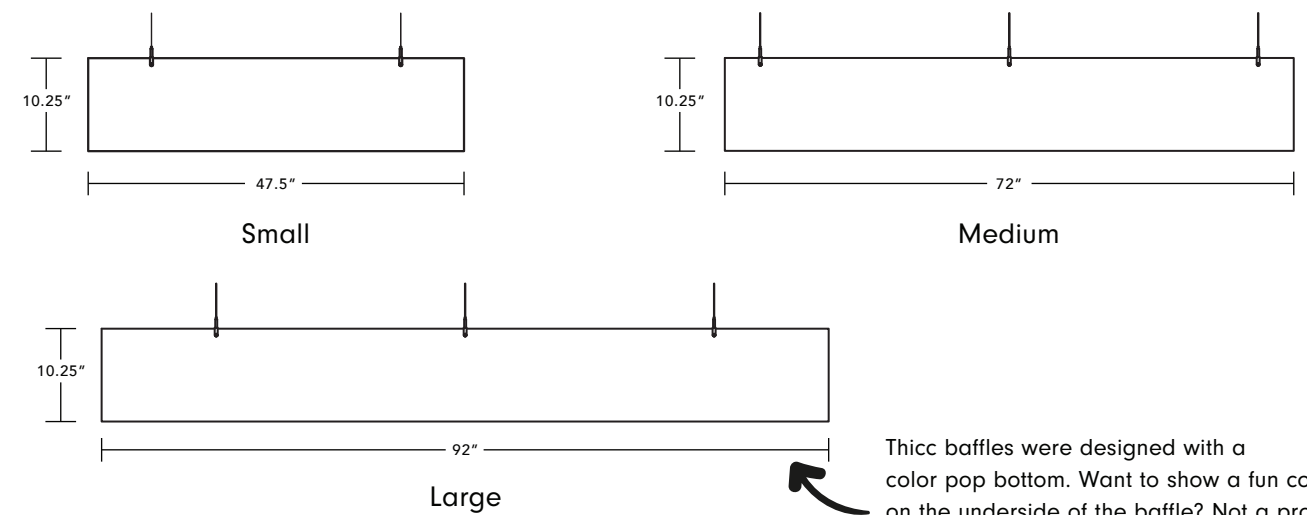

3 CONVENIENT SIZES