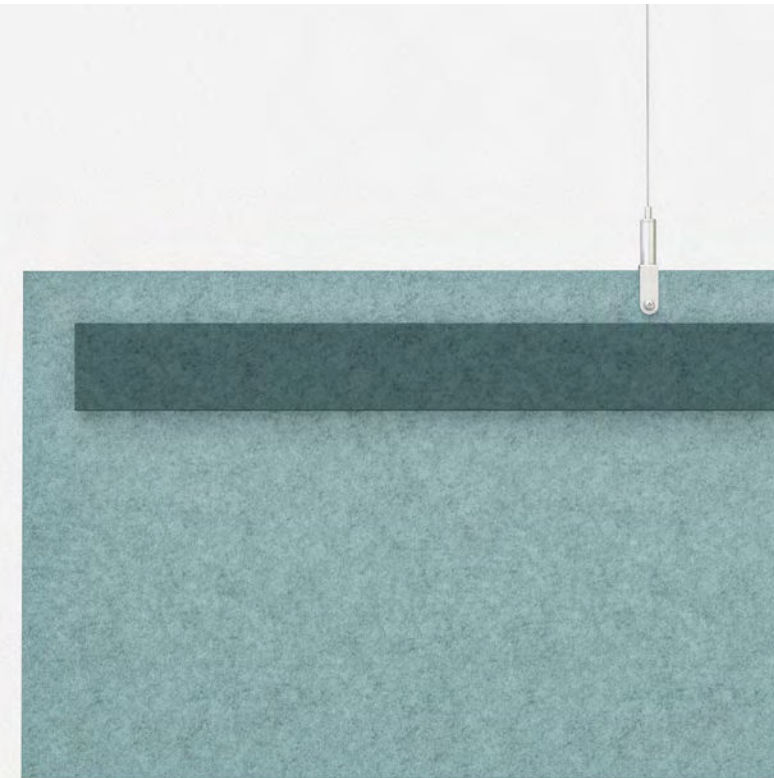

THIN BAFFLE SPECS

Product Dimensions

- Height: 11.75"
- Width: 47.5" (Small) | 72" (Medium) | 92" (Large)
- Panel Thickness: 0.35" (1 piece of 9 mm PET)
- Brace Thickness: 1.06" (3 pieces of 9 mm PET)

Product Features

- Apparent NRC Rating: 0.75
- Fire Rating: ASTM E-84 Class A
- PET panels made from recycled content
- Cleanable with healthcare-grade cleaners
- Ceiling mounted by a provided ceiling coupler

FOR MORE INFORMATION

Scan the QR Code

- To see all product details
- To request a quote immediately

YOUR FAVORITE SKINNY, LEAN, SLIM BAFFLE

Oh, reliable. There's nowhere Thin Baffles can't go. From the hotel lobby to the boardroom, Thin Baffles can elevate any space. And with 24 finishes to pick from, you'll never need to compromise your design aesthetic.

ORDER A SAMPLE KIT

With a dozen finishes available, our sample kits are the best way to experience Thin before purchasing. They're free to order and ship out this week. Just scan the QR code to get started!