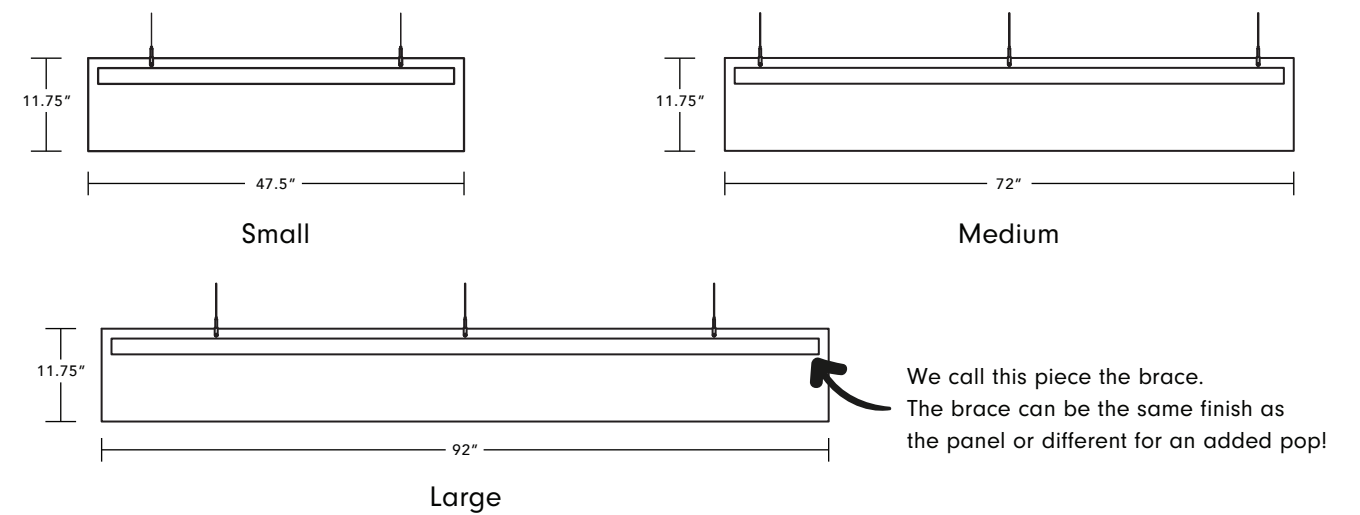

## 3 CONVENIENT SIZES

## Product Dimensions

- Height: 11.75"
- Width: 47.5" (Small) | 72" (Medium) | 92" (Large)
- Panel Thickness: 0.35" (1 piece of 9 mm PET)
- Brace Thickness: 1.06" (3 pieces of 9 mm PET)