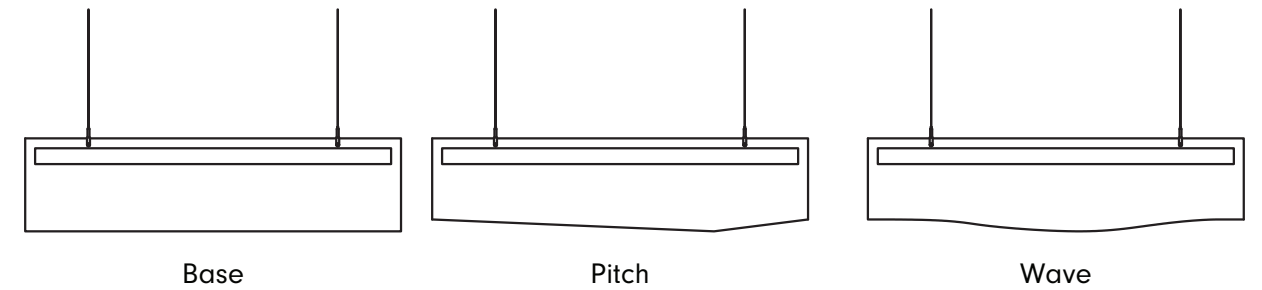

LOFTWALL

AVAILABLE IN 3 UNIQUE STYLES

3 CONVENIENT SIZES

AND 24 STUNNING FINISHES

THIN BAFFLE SPECS

Product Dimensions

- Height: 10.25"
- Width: 47.5" (Small) | 72" (Medium) | 92" (Large)
- Panel Thickness: 0.35" (1 piece of 9 mm PET)
- Brace Thickness: 1.06" (3 pieces of 9 mm PET)