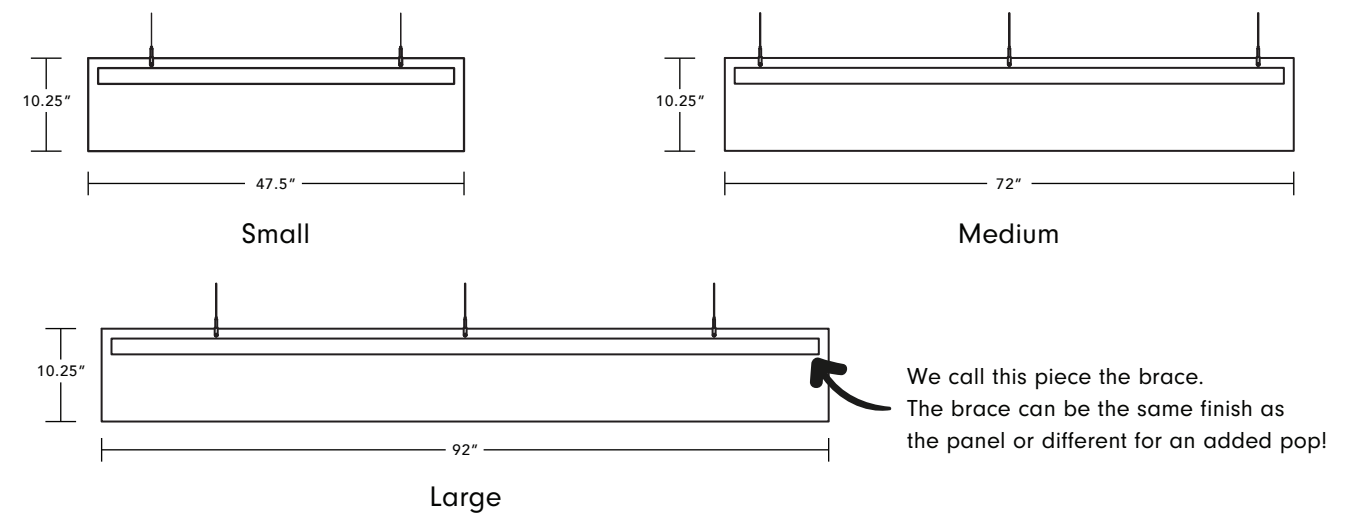

LOFTWALL

AVAILABLE IN 3 UNIQUE STYLES

3 CONVENIENT SIZES

AND 24 STUNNING FINISHES

THIN BAFFLE SPECS

Product Dimensions

- Height: 10.25"
- Width: 47.5" (Small) | 72" (Medium) | 92" (Large)
- Panel Thickness: 0.35" (1 piece of 9 mm PET)
- Brace Thickness: 1.06" (3 pieces of 9 mm PET)