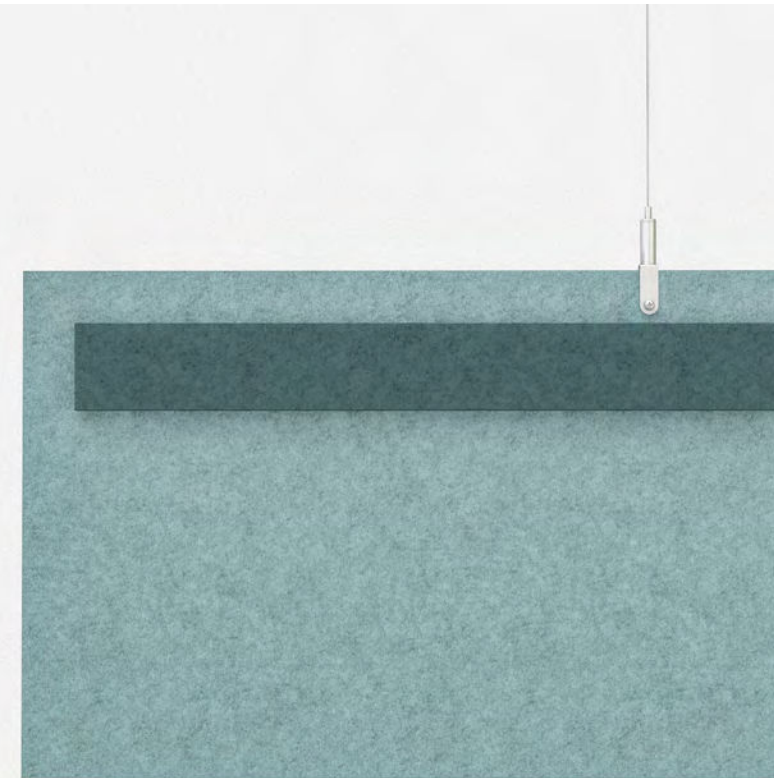

Product Features

- Apparent NRC Rating: 0.75
- Fire Rating: ASTM E-84 Class A
- PET panels made from recycled content
- Cleanable with healthcare-grade cleaners
- Ceiling mounted by a provided ceiling coupler or track system

FOR MORE INFORMATION

Scan the QR Code

- To see all product details
- To request a quote immediately

YOUR FAVORITE SKINNY, LEAN, SLIM BAFFLE

Oh so reliable. There's nowhere Thin Baffles can't go. From the hotel lobby to the boardroom, Thin Baffles can elevate any space. And with 24 finishes to pick from, you'll never need to compromise your design aesthetic.