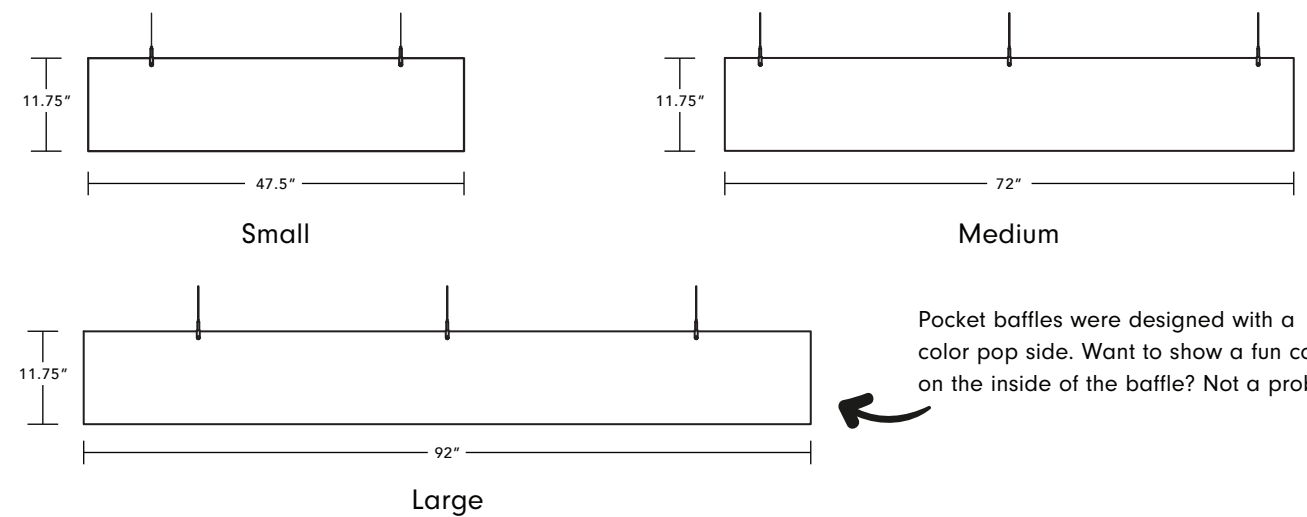

LOFTWALL

AVAILABLE IN 3 UNIQUE STYLES

3 CONVENIENT SIZES

AND 24 STUNNING FINISHES

POCKET BAFFLE SPECS

Product Dimensions

- Height: 11.75"
- Width: 47.5" (Small) | 72" (Medium) | 92" (Large)
- Panel Thickness: 2"
- Material Thickness: 9 mm

EASY ON THE EYES, HARD ON NOISE

Engineered to trap and swallow all unwanted sounds, Pocket panels comes with an impressive 1.15 apparent NRC rating. Available in 24 colors, 3 lengths, and 3 styles, these innovative panels offer endless design possibilities.