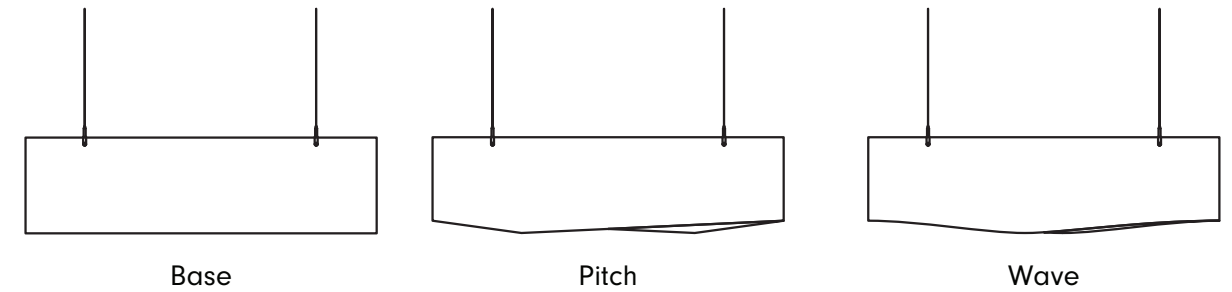

POCKET BAFFLE

Playful baffle designed to catch all of your unwanted sounds

Introducing Pocket, a playful ceiling acoustic baffle made from recycled plastic, designed to transform your space with style and sustainability. With 24 vibrant colors to choose from, you can effortlessly customize your surroundings to create a visually stunning environment that matches your brand's personality.

LOFTWALL

AVAILABLE IN 3 UNIQUE STYLES

3 CONVENIENT SIZES

AND 24 STUNNING FINISHES

POCKET BAFFLE SPECS

Product Dimensions

- Height: 11.75"
- Width: 47.5" (Small) | 72" (Medium) | 92" (Large)
- Panel Thickness: 2"
- Material Thickness: 9 mm