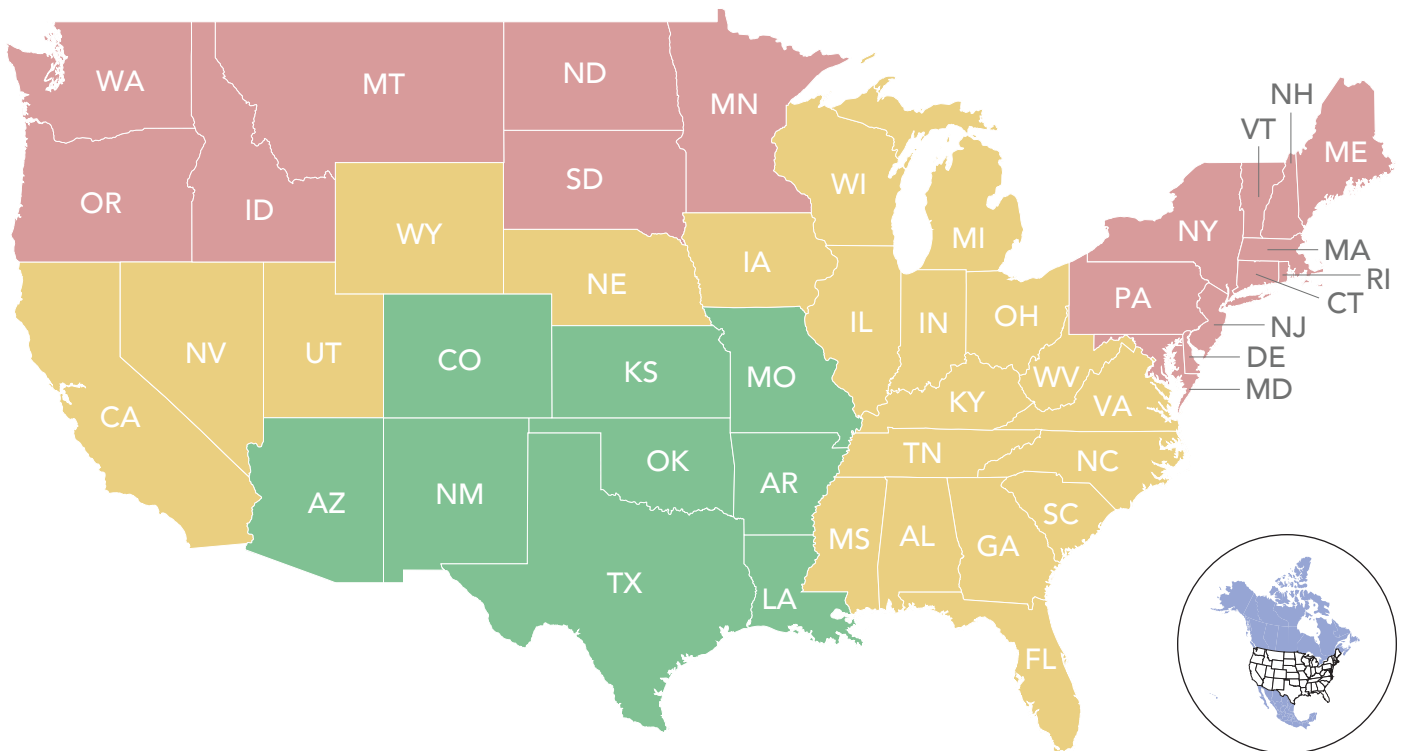

## Shipping rates by geographical zones

For all products, but Counter Shield and Tango. All non-counter shield and Tango orders are subject to a minimum \$99 shipping charge. Arbor shipments in Zone 4 must be quoted on a project by project basis, regardless of Net price. All Hawaiian shipments must be quoted on a project by project basis, regardless of Net Price.

NET (50/10) Price	ZONE 1	ZONE 2	ZONE 3	ZONE 4
Under \$1,000	10%	14%	16%	21%
\$1,000 - \$5,000	8%	11%	12%	18%
\$5,000 - \$10,000	6%	8%	9%	14%
\$10,000 - \$20,000	5%	7%	8%	12%
\$20,000 - \$50,000	4%	5%	6%	10%
\$50,000 - \$100,000	3%	4%	5%	8%
Over \$100,000	Determined on a project by project basis.			

## Tango shipping by quantity

Tango comes in all shapes and sizes and so does the shipping cost. Below is a breakdown of shipping costs by panel quantity.

Quantity	Cost	Shipping Method
1 - 10	\$30.00	FedEx
11 - 20	\$60.00	FedEx
21 - 30	\$90.00	FedEx
31 - 40	\$120.00	FedEx
41 - 50	\$150.00	FedEx
51 - 60	\$180.00	FedEx
61 - 200	\$250.00	LTL
201 - 400	\$350.00	LTL
400+	Quote	Quote