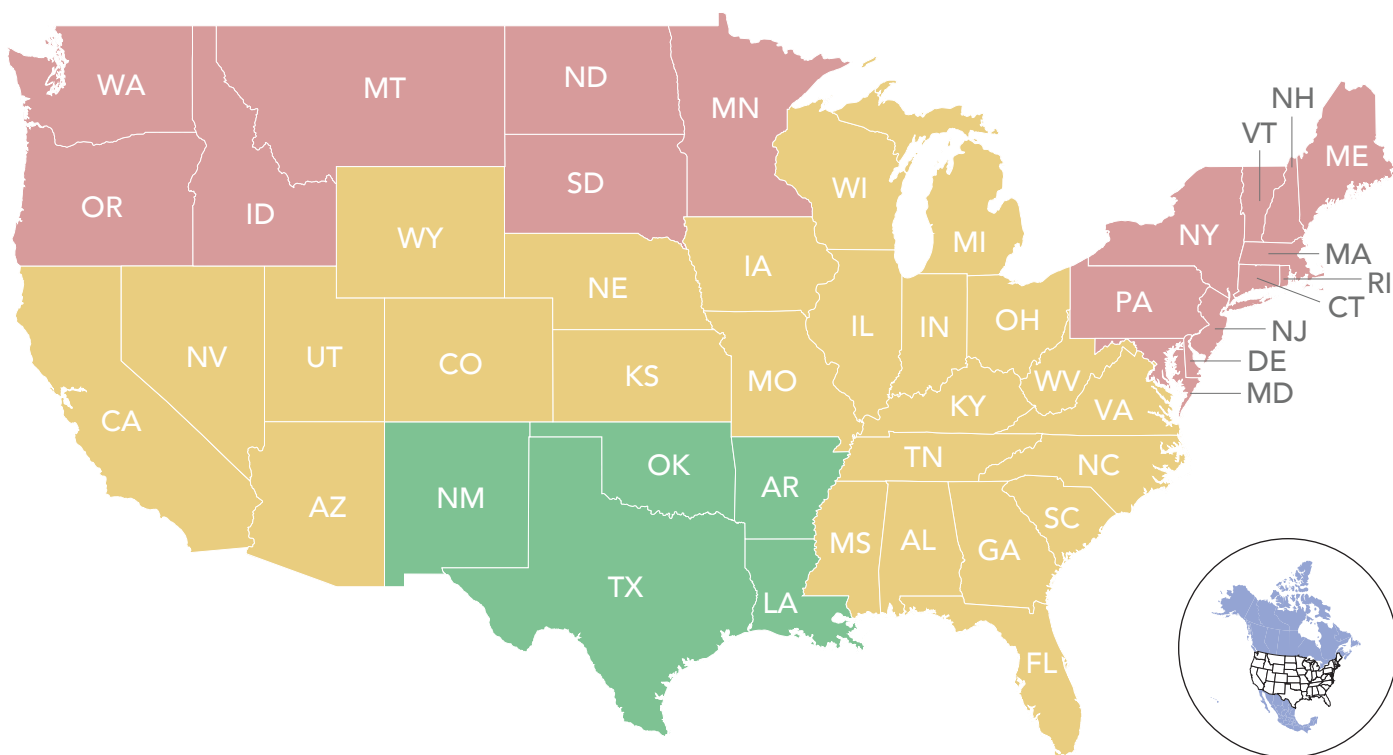

Shipping rates by geographical zones

For all products, but Counter Shield and Tango. All non-counter shield and Tango orders are subject to a minimum \$199 shipping charge. Arbor shipments in Zone 4 must be quoted on a project by project basis, regardless of Net price. All Hawaiian shipments must be quoted on a project by project basis, regardless of Net Price.

NET (50/10) Price	ZONE 1	ZONE 2	ZONE 3	ZONE 4
Under \$1,000	11%	15%	17%	22%
\$1,000 - \$5,000	9%	12%	13%	19%
\$5,000 - \$10,000	7%	9%	10%	11%
\$10,000 - \$20,000	6%	8%	9%	13%
\$20,000 - \$50,000	5%	6%	7%	11%
\$50,000 - \$100,000	4%	5%	6%	9%
Over \$100,000	Determined on a project by project basis.			

Counter Shield shipping by size and quantity

For orders with a combination of small and large Counter Shields, calculate the small and large shipping prices separately and sum them together.

	Quantity	Cost Per Counter Shield	Shipping Method
SMALL SIZES	1	\$50.00	FedEx
	2	\$40.00	FedEx
	3 - 5	\$30.00	FedEx
	6 - 10	\$27.00	FedEx
	11 - 15	\$20.00	LTL
	16 - 25	\$15.00	LTL
	26 - 50	\$15.00	LTL
	51 - 75	\$10.00	LTL
	76 - 150	\$10.00	LTL
	151 - 300+	\$7.50	LTL