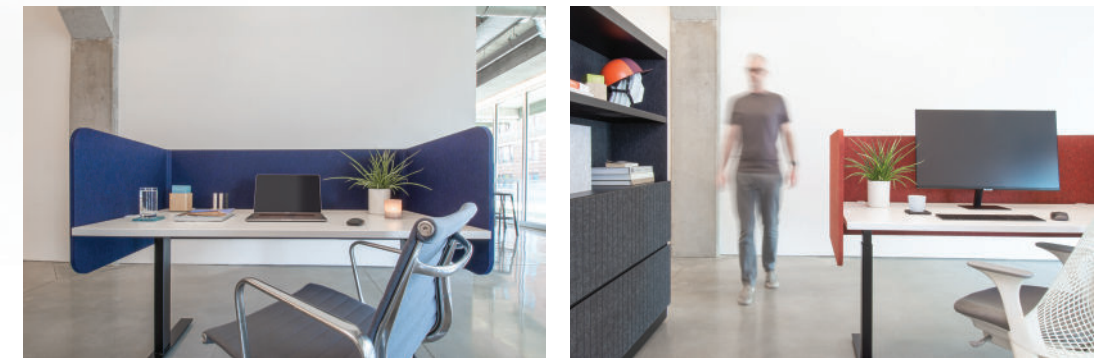

From left to right: Arc Wrap - Midnight, Arc Wrap - Brick

COLORS *THAT WORK*

With a range of neutral tones and saturated accents, Arc's finishes give you the freedom to design quietly—or make some noise.