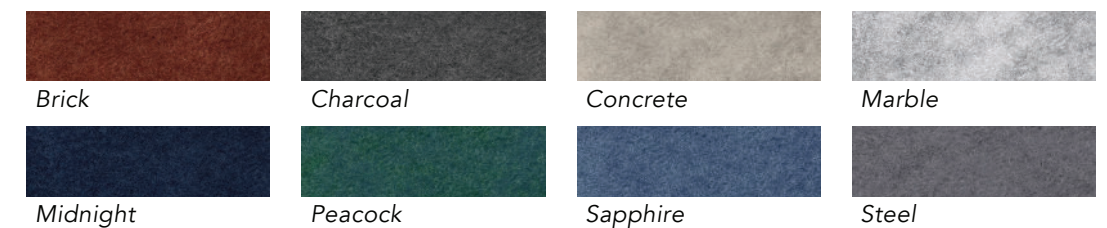

INSTALLATION & *BRACKET DESIGN*

- **Hidden Support:** Brackets are embedded into the PET panel, ensuring a sleek, hardware-free appearance.
- **Flexible Fit:** Arc attaches securely to most desks using a simple 10mm wrench, adjustable wrench, or pliers.
- **Durable Powder-Coated Brackets:** White finish blends seamlessly with modern office setups.
- **Recommended Spacing:** A 1" gap between the desk and Arc panel prevents Arc panels from bowing and allows for clean wire management.

From left to right: Arc Wrap - Midnight, Arc Wrap - Brick

COLORS *THAT WORK*

With a range of neutral tones and saturated accents, Arc's finishes give you the freedom to design quietly—or make some noise.