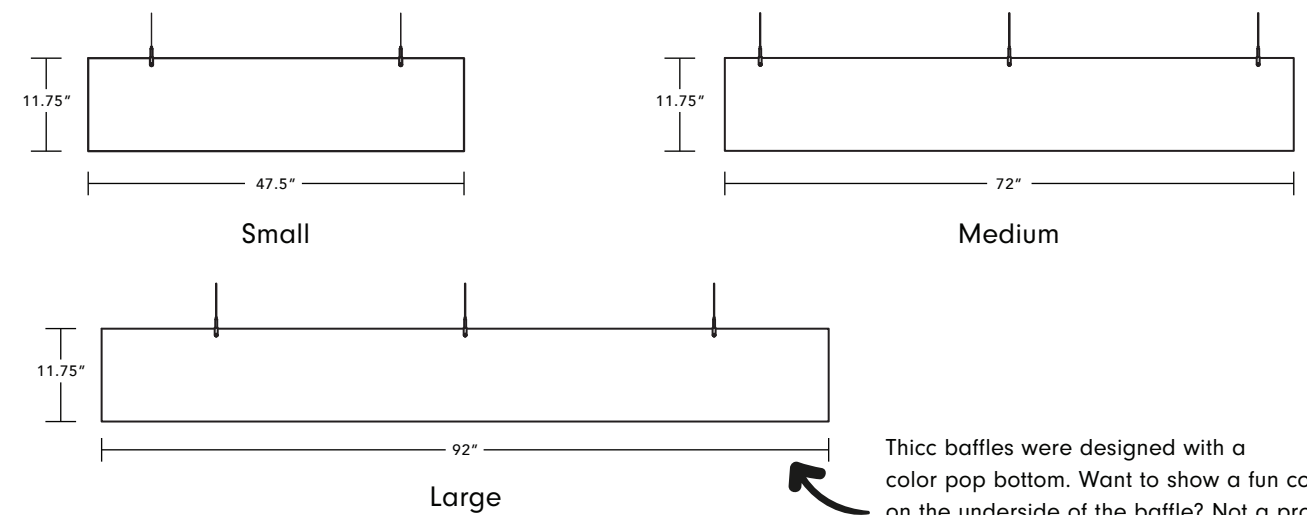

3 CONVENIENT SIZES