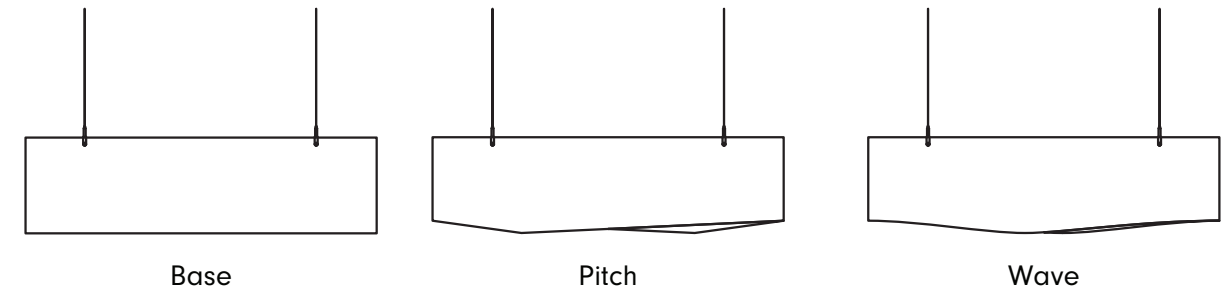

LOFTWALL

AVAILABLE IN 3 UNIQUE STYLES

3 CONVENIENT SIZES

Thicc baffles were designed with a color pop bottom. Want to show a fun color on the underside of the baffle? Not a problem!

AND 24 STUNNING FINISHES

THICC BAFFLE SPECS

Product Dimensions

- Height: 11.75"
- Width: 47.5" (Small) | 72" (Medium) | 92" (Large)
- Panel Thickness: 3"
- Material Thickness: 9 mm

Product Features

- Apparent NRC Rating: 1.2
- Fire Rating: ASTM E-84 Class A
- PET panels made from recycled content